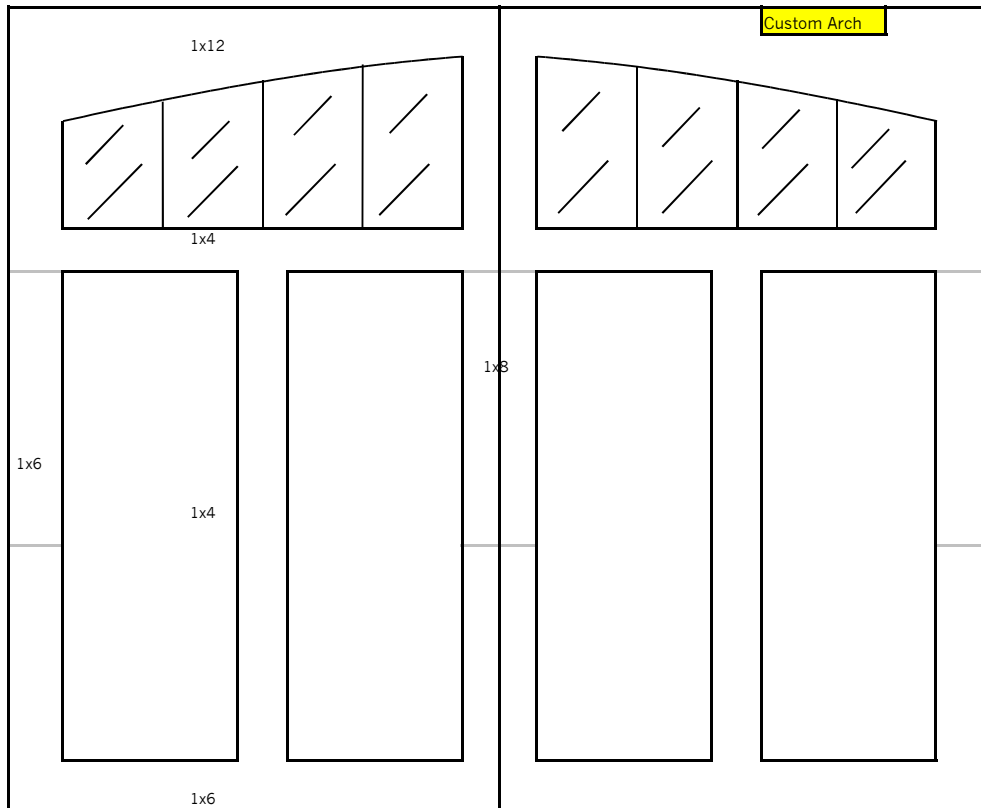

3 Section Wilmington 4P Glass - Arch Top

Seamless Series ~ Three Section Carriage House Doors

Doorsmith, Inc.
207 Commerce Drive
Building 300
Dallas, Georgia 30132

Phone: 678.363.8464
Fax: 678.363.6263

Customer:	_____
Address:	_____

Jobsite:	_____ Lot: _____
Phone:	_____
Fax:	_____

<input type="checkbox"/>	Smooth Exterior Skin
<input type="checkbox"/>	Beaded Plywood Exterior Skin
<input type="checkbox"/>	Square Top Section
<input type="checkbox"/>	Square Arch Top Section
<input type="checkbox"/>	Custom Arch Top Section
<input type="checkbox"/>	Special Trim

Qty.	Width	X	Height
		X	
		X	
		X	
		X	
		X	