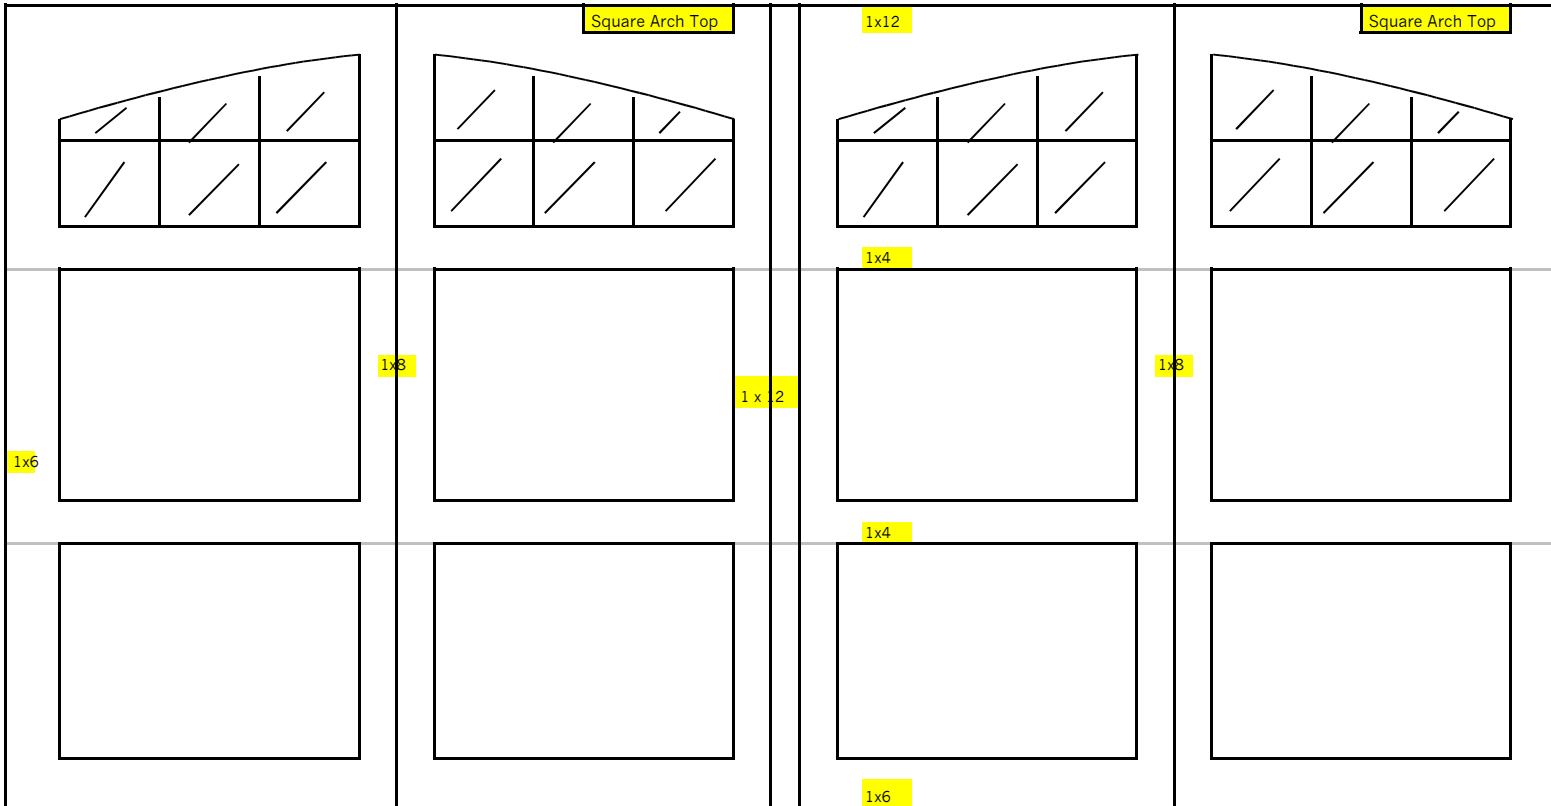

Highlands Glass - Arch Top

Seamless Series ~ Three Section Carriage House Doors

Doorsmith, Inc.
207 Commerce Drive
Building 300
Dallas, Georgia 30132

Phone: 678.363.8464
Fax: 678.363.6263

Customer:	_____
Address:	_____
	_____
Jobsite:	_____ Lot: _____
Phone:	_____
Fax:	_____

☐	Smooth Exterior
☐	Square Arch Top Section
☐	Glass Top Section

Qty.	Width	X	Height
		X	
		X	
		X	
		X	
		X