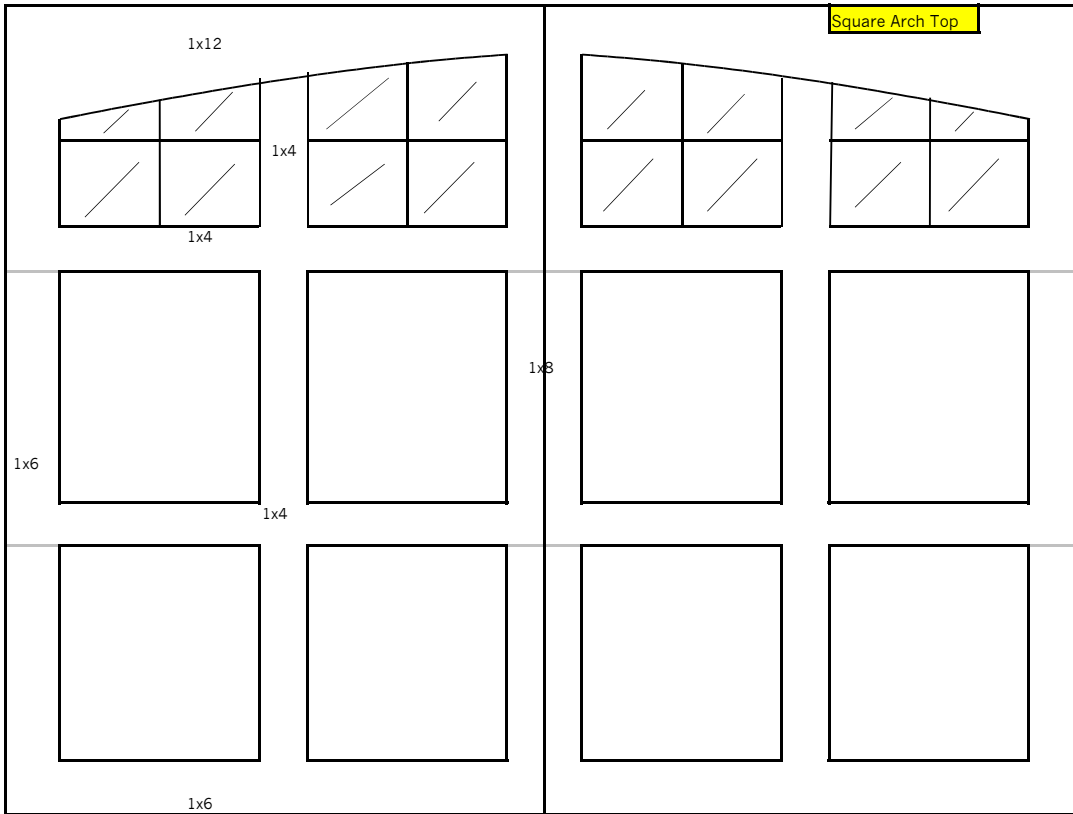

Lafayette Glass - Arch Top 16-Lite EPG

Seamless Series ~ Three Section Carriage House Doors

Doorsmith, Inc.
207 Commerce Drive
Building 300
Dallas, Georgia 30132

Phone: 678.363.8464
Fax: 678.363.6263

Customer: Gaylord
 Address: _____

 Jobsite: Waterside 52 Lot: _____
 Phone: _____
 Fax: _____

<input checked="" type="checkbox"/>	BEADBOARD
<input type="checkbox"/>	
<input type="checkbox"/>	
<input type="checkbox"/>	
<input checked="" type="checkbox"/>	Square Arch Top
<input type="checkbox"/>	
<input checked="" type="checkbox"/>	Glass Top 16-Lite EP

Qty.	Width	X	Height
2	9'0"	X	8'0"
		X	
		X	
		X	
		X	
		X	