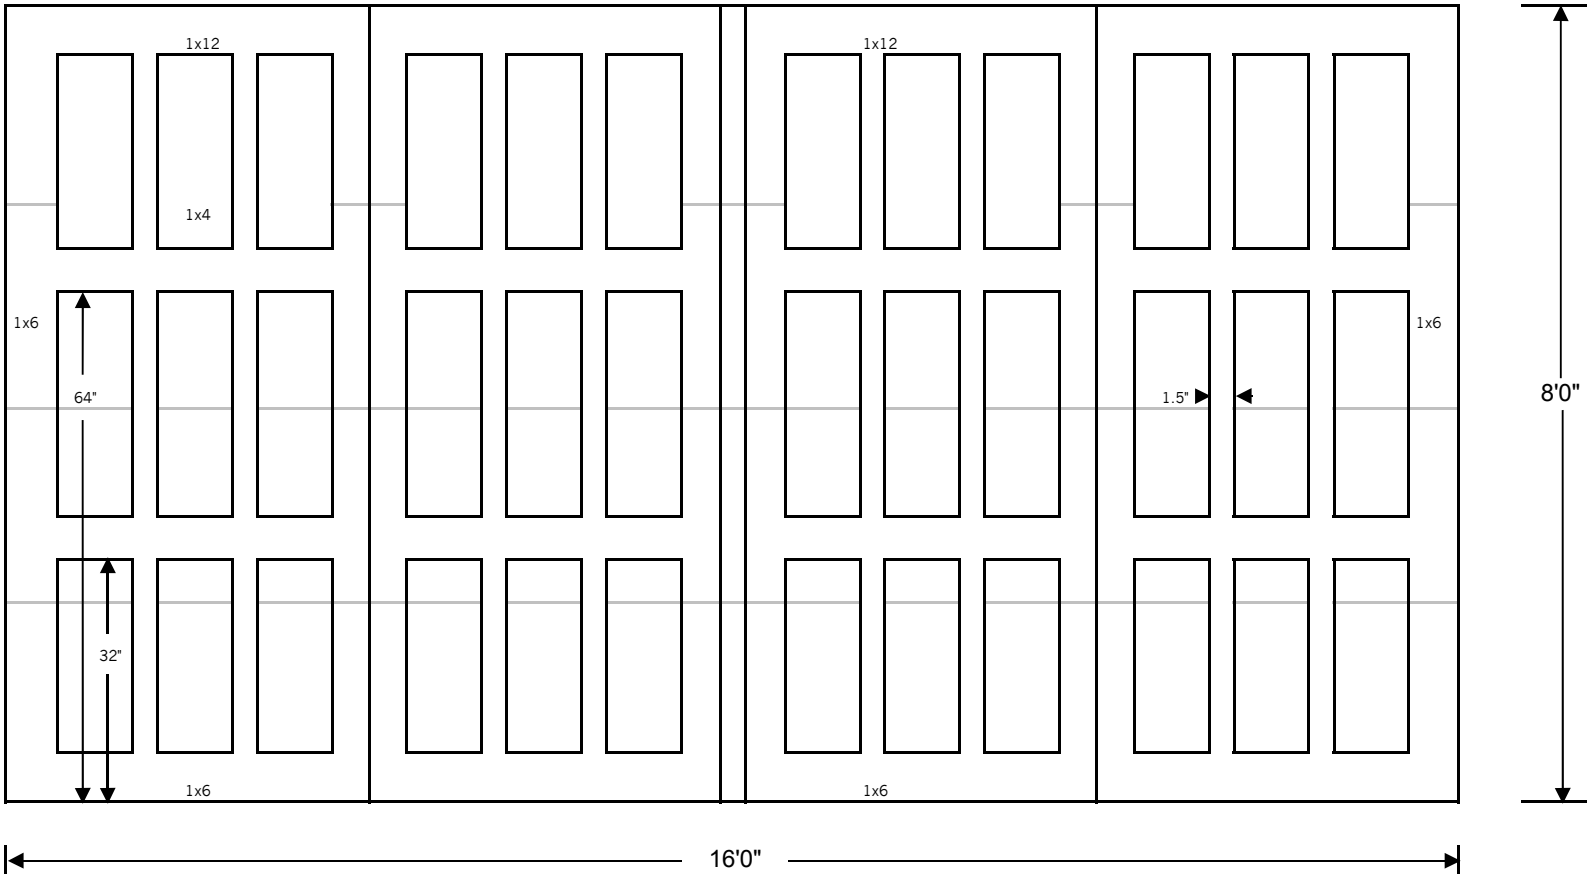

Louisville DC ~ Square Top

Four Section Carriage House Garage Doors

Doorsmith, Inc.
207 Commerce Drive
Building 300
Dallas, Georgia 30132

Phone: 678.363.8464
Fax: 678.363.6263

Customer:	Haven	
Address:	_____	

Jobsite:	Harmony 450	Lot: _____
Phone:	_____	
Fax:	_____	

x	Smooth Exterior
x	Square Top Section

Qty.	Width	X	Height
1	16'0"	X	8'0"