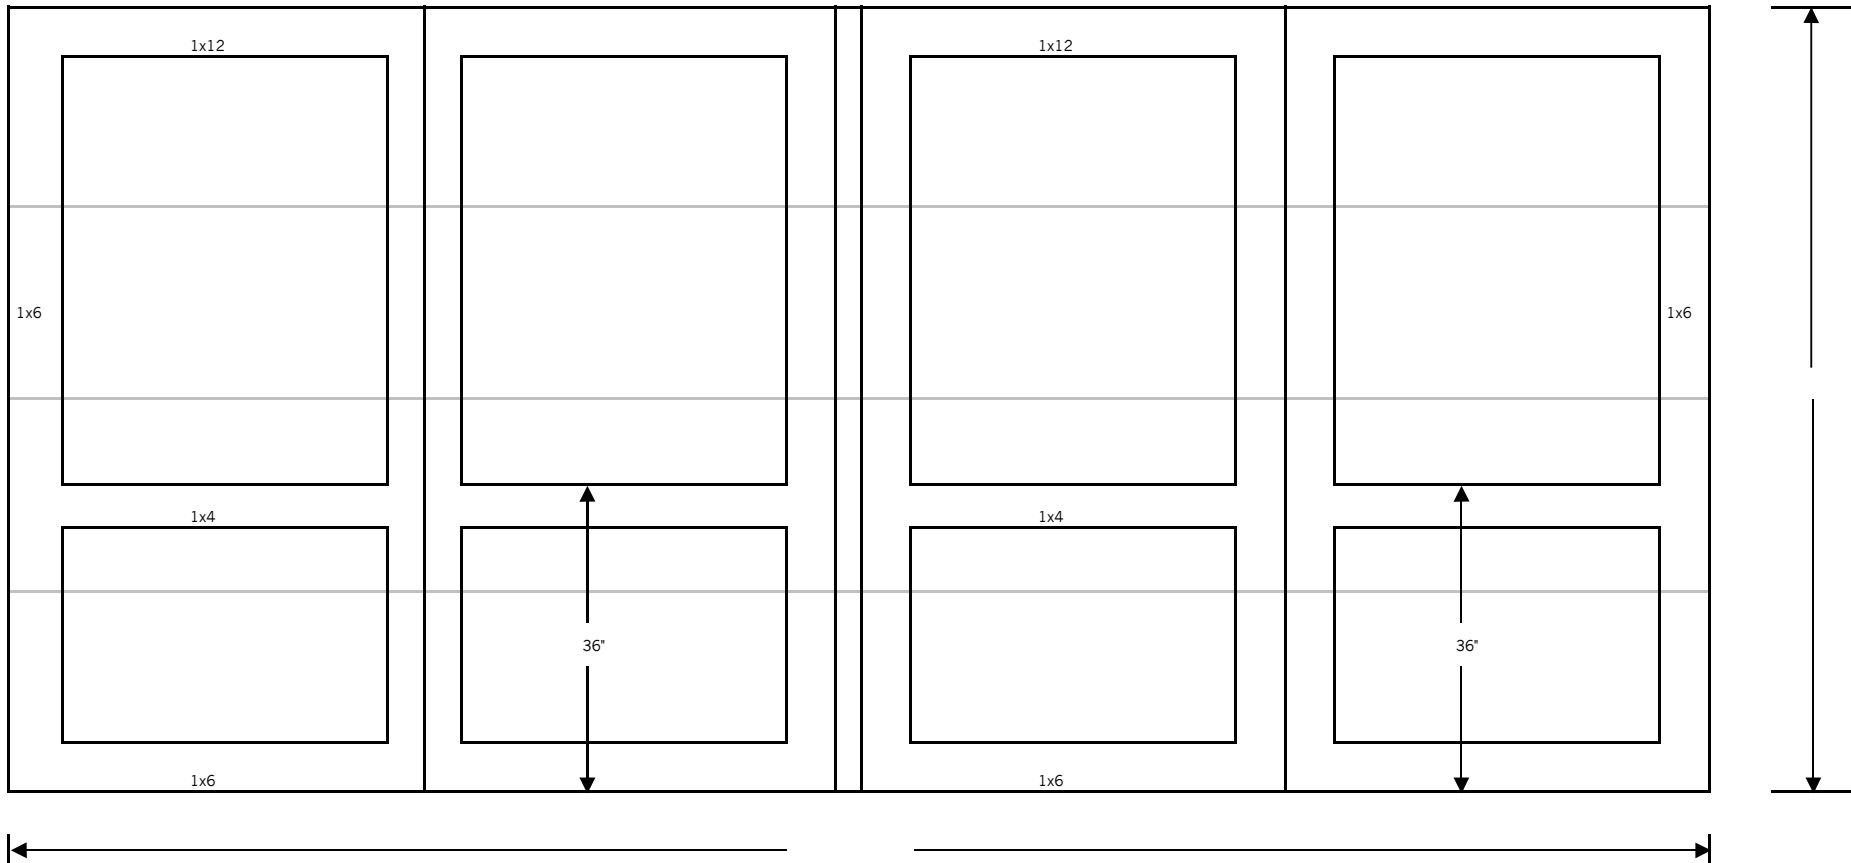

# Asheville ~ Double Car

Four Section Carriage House Garage Doors

**Doorsmith, Inc.**  
**207 Commerce Drive**  
**Building 300**  
**Dallas, Georgia 30132**

**Phone: 678.363.8464**  
**Fax: 678.363.6263**

Customer:	_____
Address:	_____ _____ _____
Jobsite:	_____
Phone:	_____
Fax:	_____
Lot:	_____

<input type="checkbox"/>	Smooth Exterior
<input type="checkbox"/>	Beaded Plywood Exterior
<input type="checkbox"/>	Square Top Section
<input type="checkbox"/>	Square Arch Top Section
<input type="checkbox"/>	Custom Arch Top Section
<input type="checkbox"/>	Special Option
<input type="checkbox"/>	Base Cap Trim (between panels)

Qty.	Width	X	Height
		X	