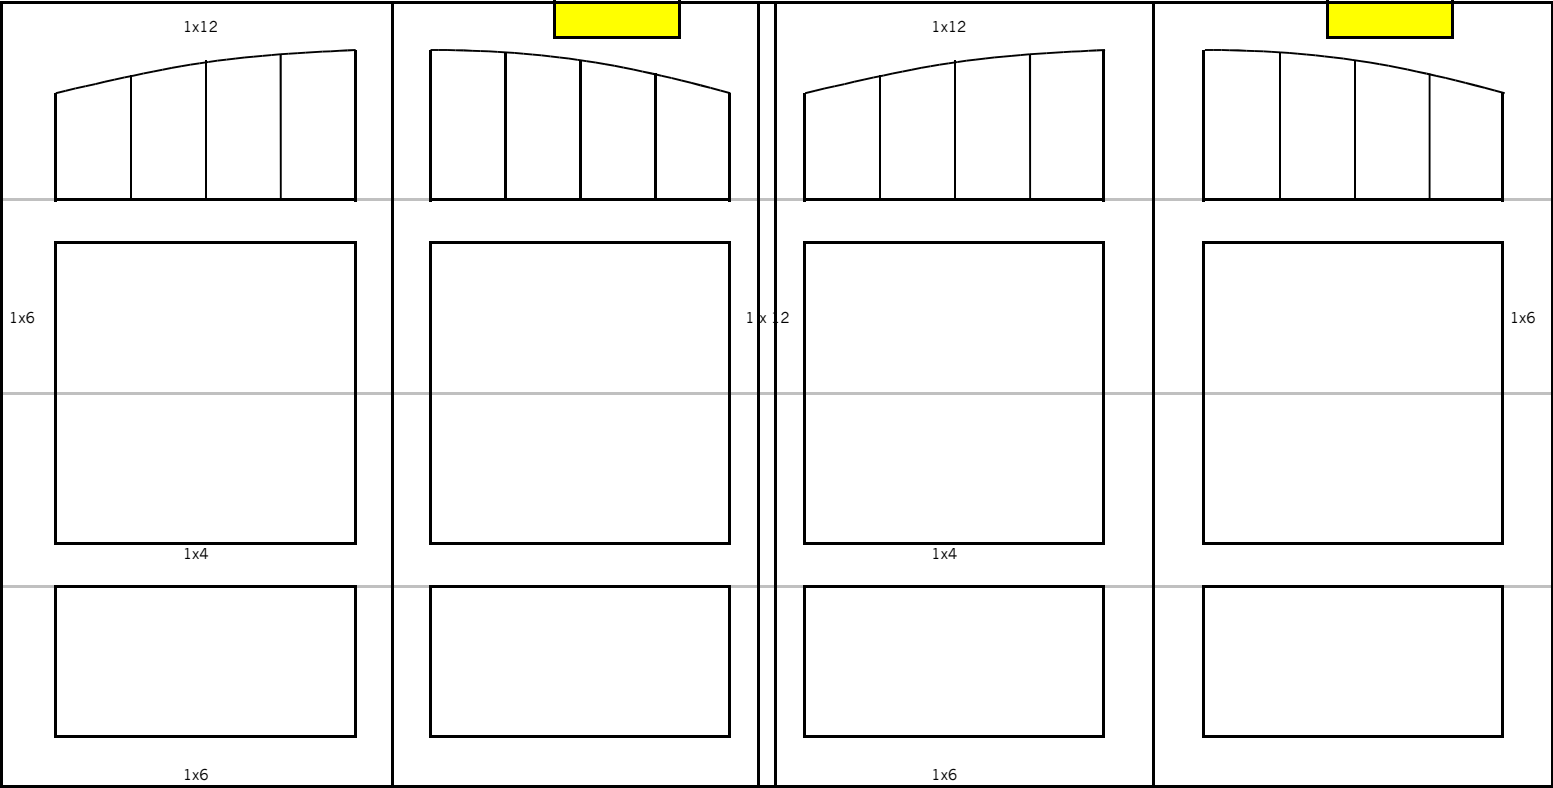

Savannah Glass Top ~ Arch 8L

Four Section Carriage House Doors

Doorsmith, Inc.
207 Commerce Drive
Building 300
Dallas, Georgia 30132

Phone: 678.363.8464
Fax: 678.363.6263

Customer: _____
 Address: _____

 Jobsite: _____ Lot: _____
 Phone: _____
 Fax: _____

Smooth Exterior
 Beadboard Exterior
 Square Arch Top Section
 Custom Arch Top
 Glass Top Section 8 Lite
 Special Trim

Qty.	Width	X	Height
		X	