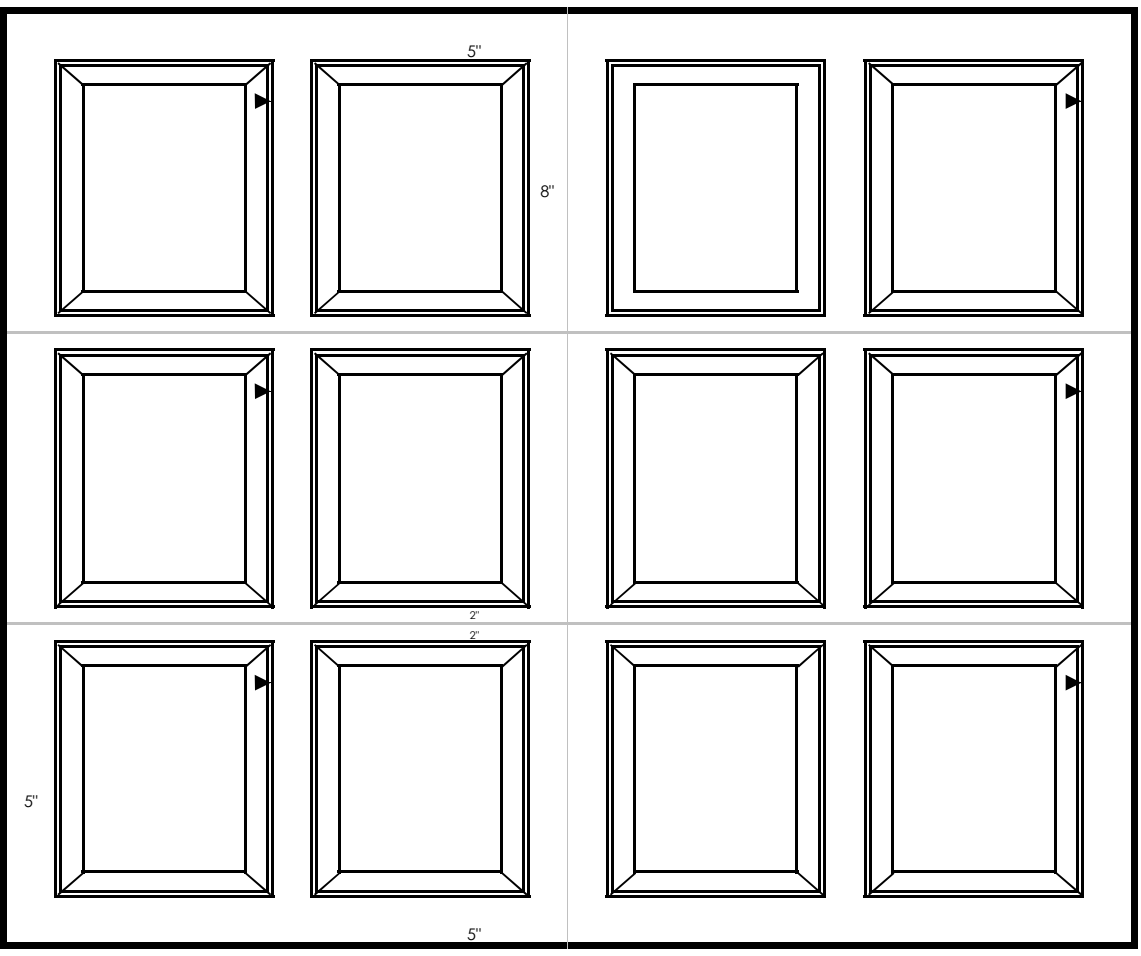

Vintage Series ST34RP

Three Section Custom Hemlock Carriage Doors

Customer: _____
 Address: _____

 Jobsite: _____
 Phone: _____ Fax: _____

X	All Wood Construction
X	1-1/2" Hemlock Frame
X	Hemlock Raised Panels
X	Insulated with Luan Back
X	Square Top Section

Qty	Width	X	Height
		X	
		X	