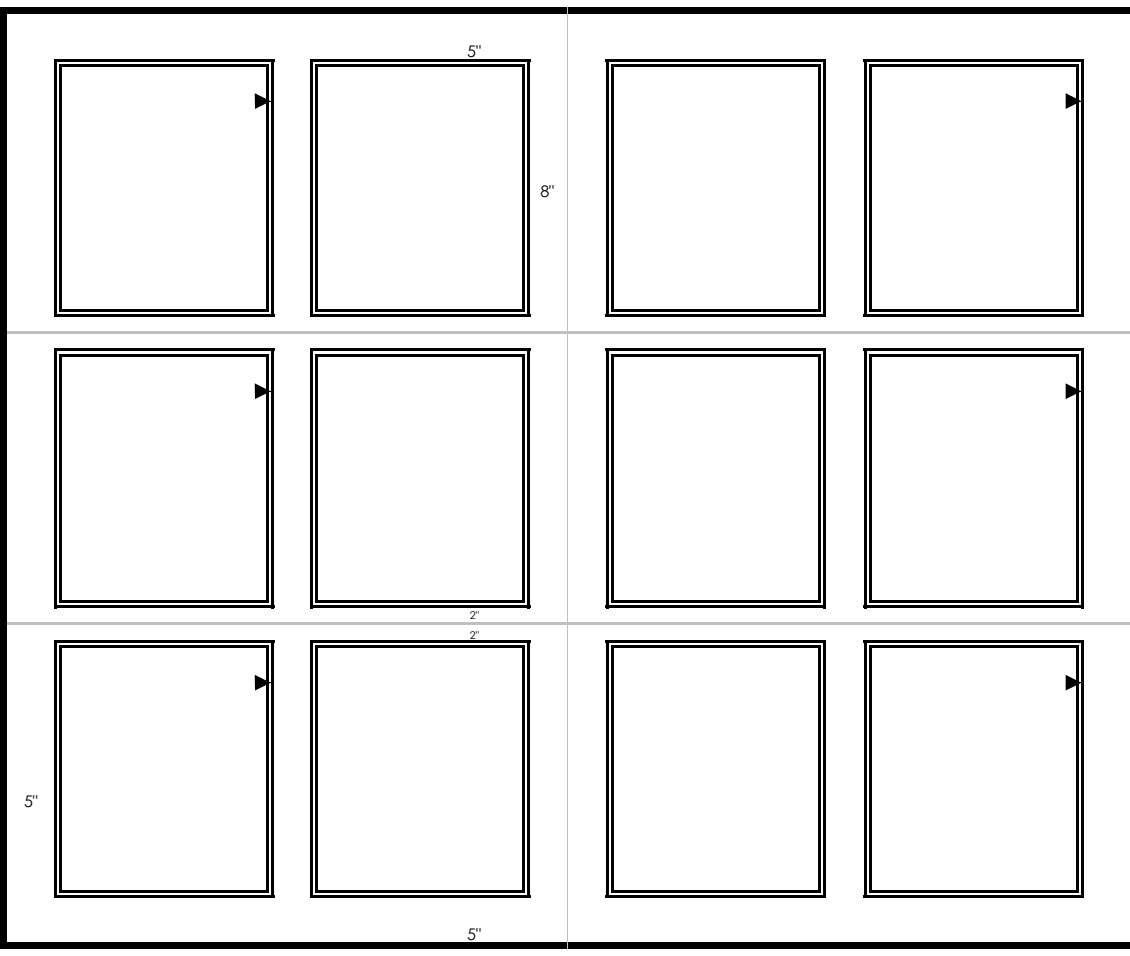

Vintage Series ST34FP

Three Section Custom Hemlock Carriage Doors

Customer: _____
 Address: _____

 Jobsite: _____
 Phone: _____ Fax: _____

X	All Wood Construction
X	1-1/2" Hemlock Frame
X	Hemlock Flat Panels
X	Insulated with Luan Back
X	Square Top Section

Qty	Width	X	Height
		X	
		X	