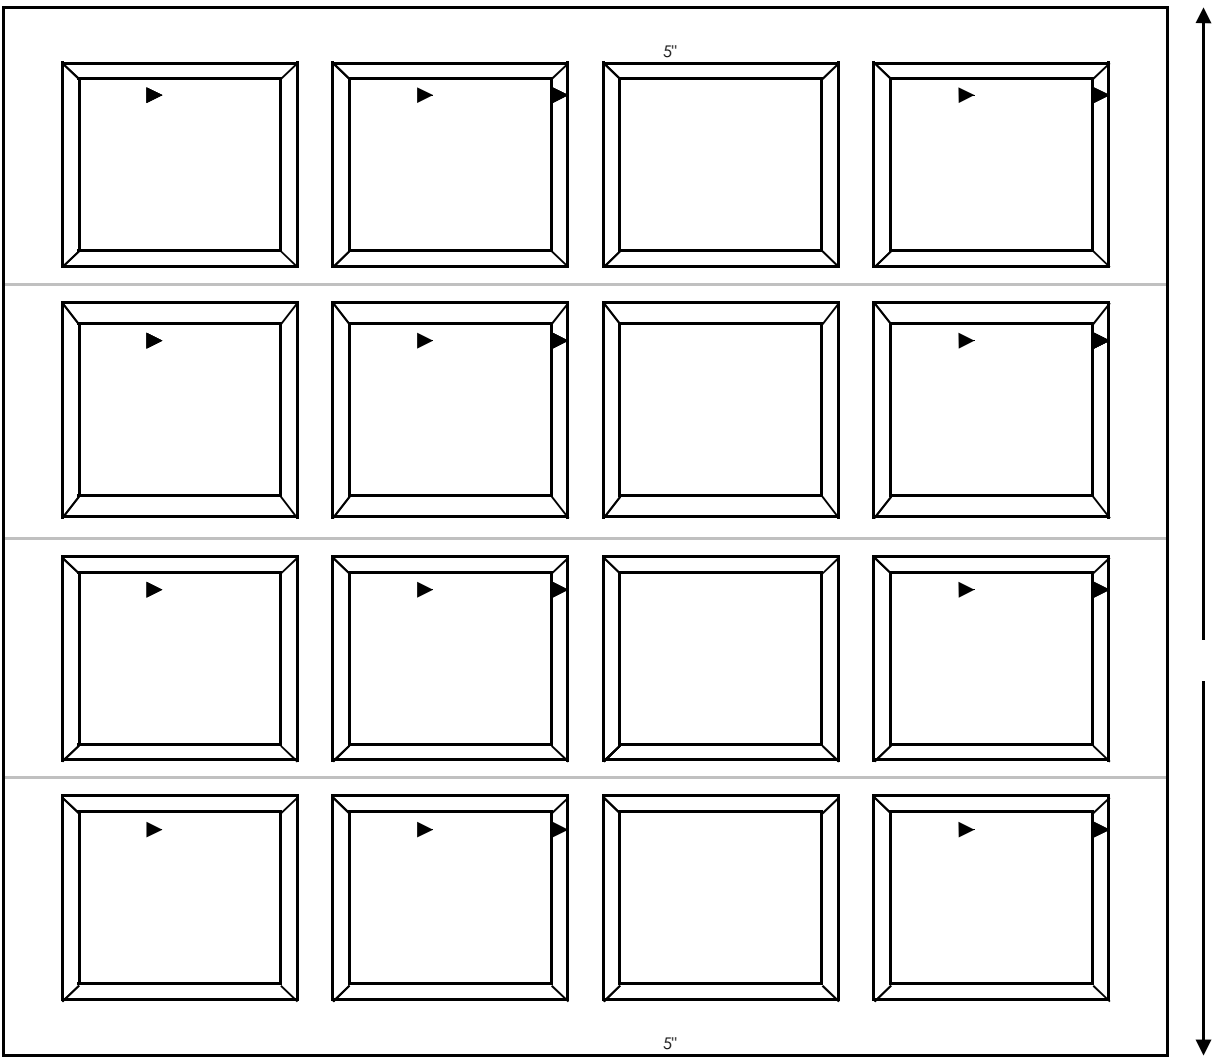

Vintage Series ST44RP NOVCS

Four Section All-Wood Hemlock Stain-Grade Garage Doors

Customer: _____
 Address: _____
 Jobsite: _____

<input checked="" type="checkbox"/>	Hemlock Rails & Stiles (stain-grade)
<input checked="" type="checkbox"/>	Hemlock Raised Panels (stain-grade)
<input checked="" type="checkbox"/>	Hemlock Flat Panel Back Skin (stain-grd)
<input checked="" type="checkbox"/>	Square Top Section (square opening)
<input type="checkbox"/>	

Qty	Width	X	Height
		X	
		X	