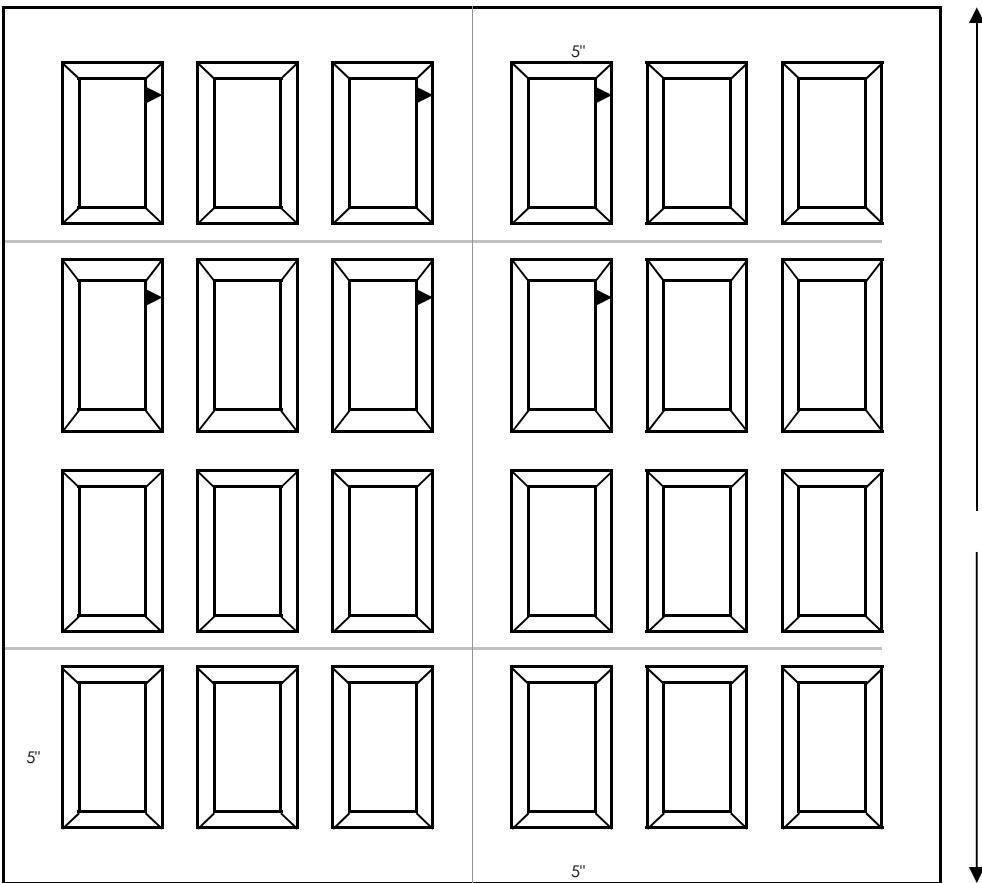

# Vintage Series ST46RP

Four Section Custom Hemlock Carriage Doors

Customer: \_\_\_\_\_  
 Address: \_\_\_\_\_  
 Jobsite: \_\_\_\_\_

- Hemlock Rails & Stiles
- Hemlock Raised Panels
- Luan Interior Skin
- Square Arch Section (square opening)
- Polystyrene Insulated Core