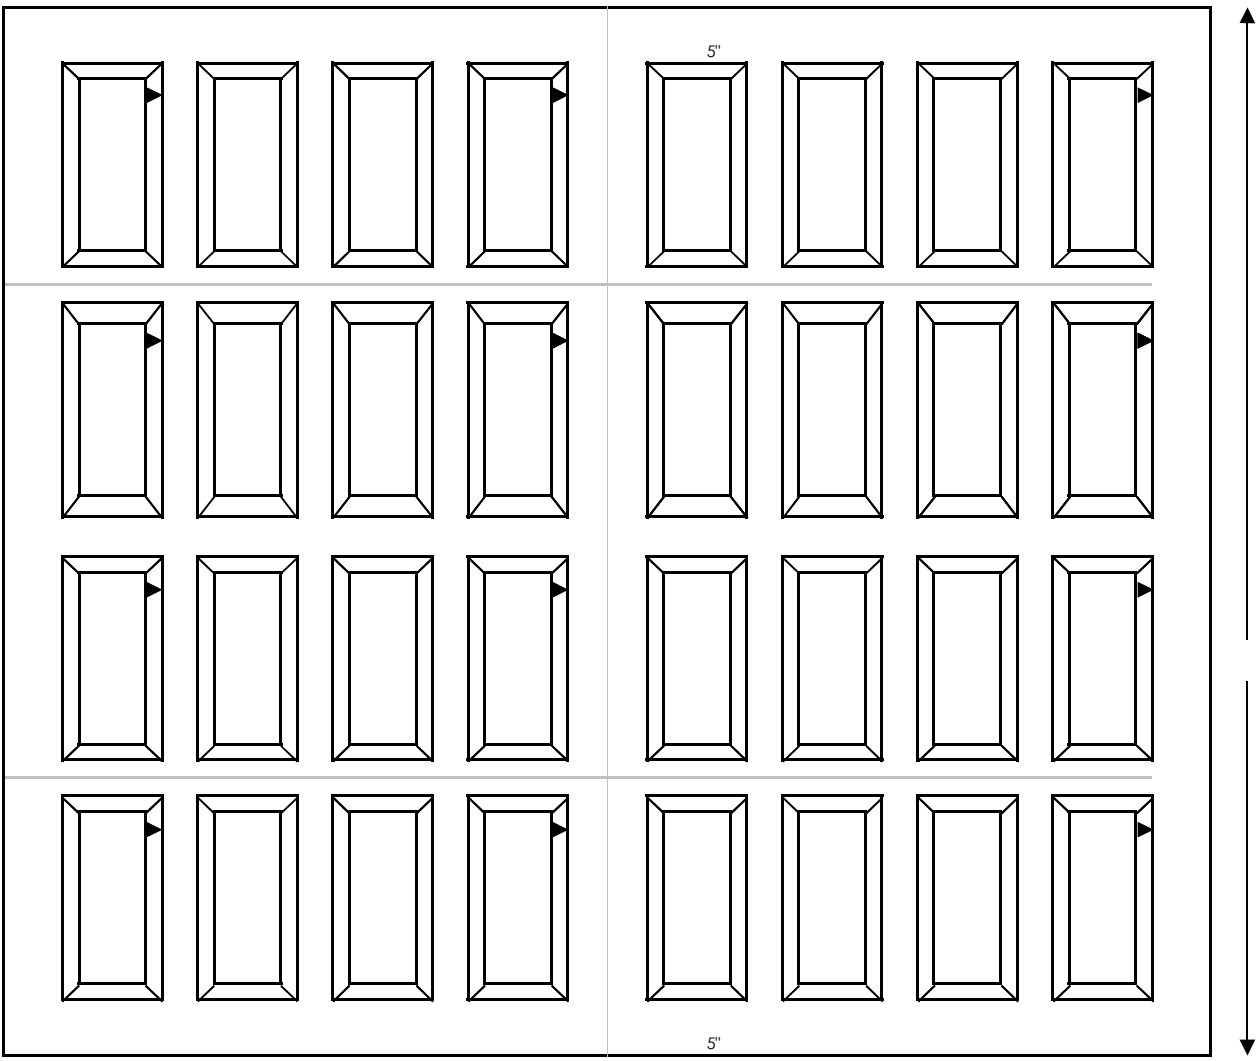

Vintage Series ST48RP

Four Section Custom Hemlock Carriage Doors

Customer: _____
 Address: _____
 Jobsite: _____

- Hemlock Rails & Stiles
- Hemlock Raised Panels
- Luan Interior Skin
- Square Top Section (square opening)
- Polystyrene Insulated Core

Qty	Width	X	Height
		X	
		X	